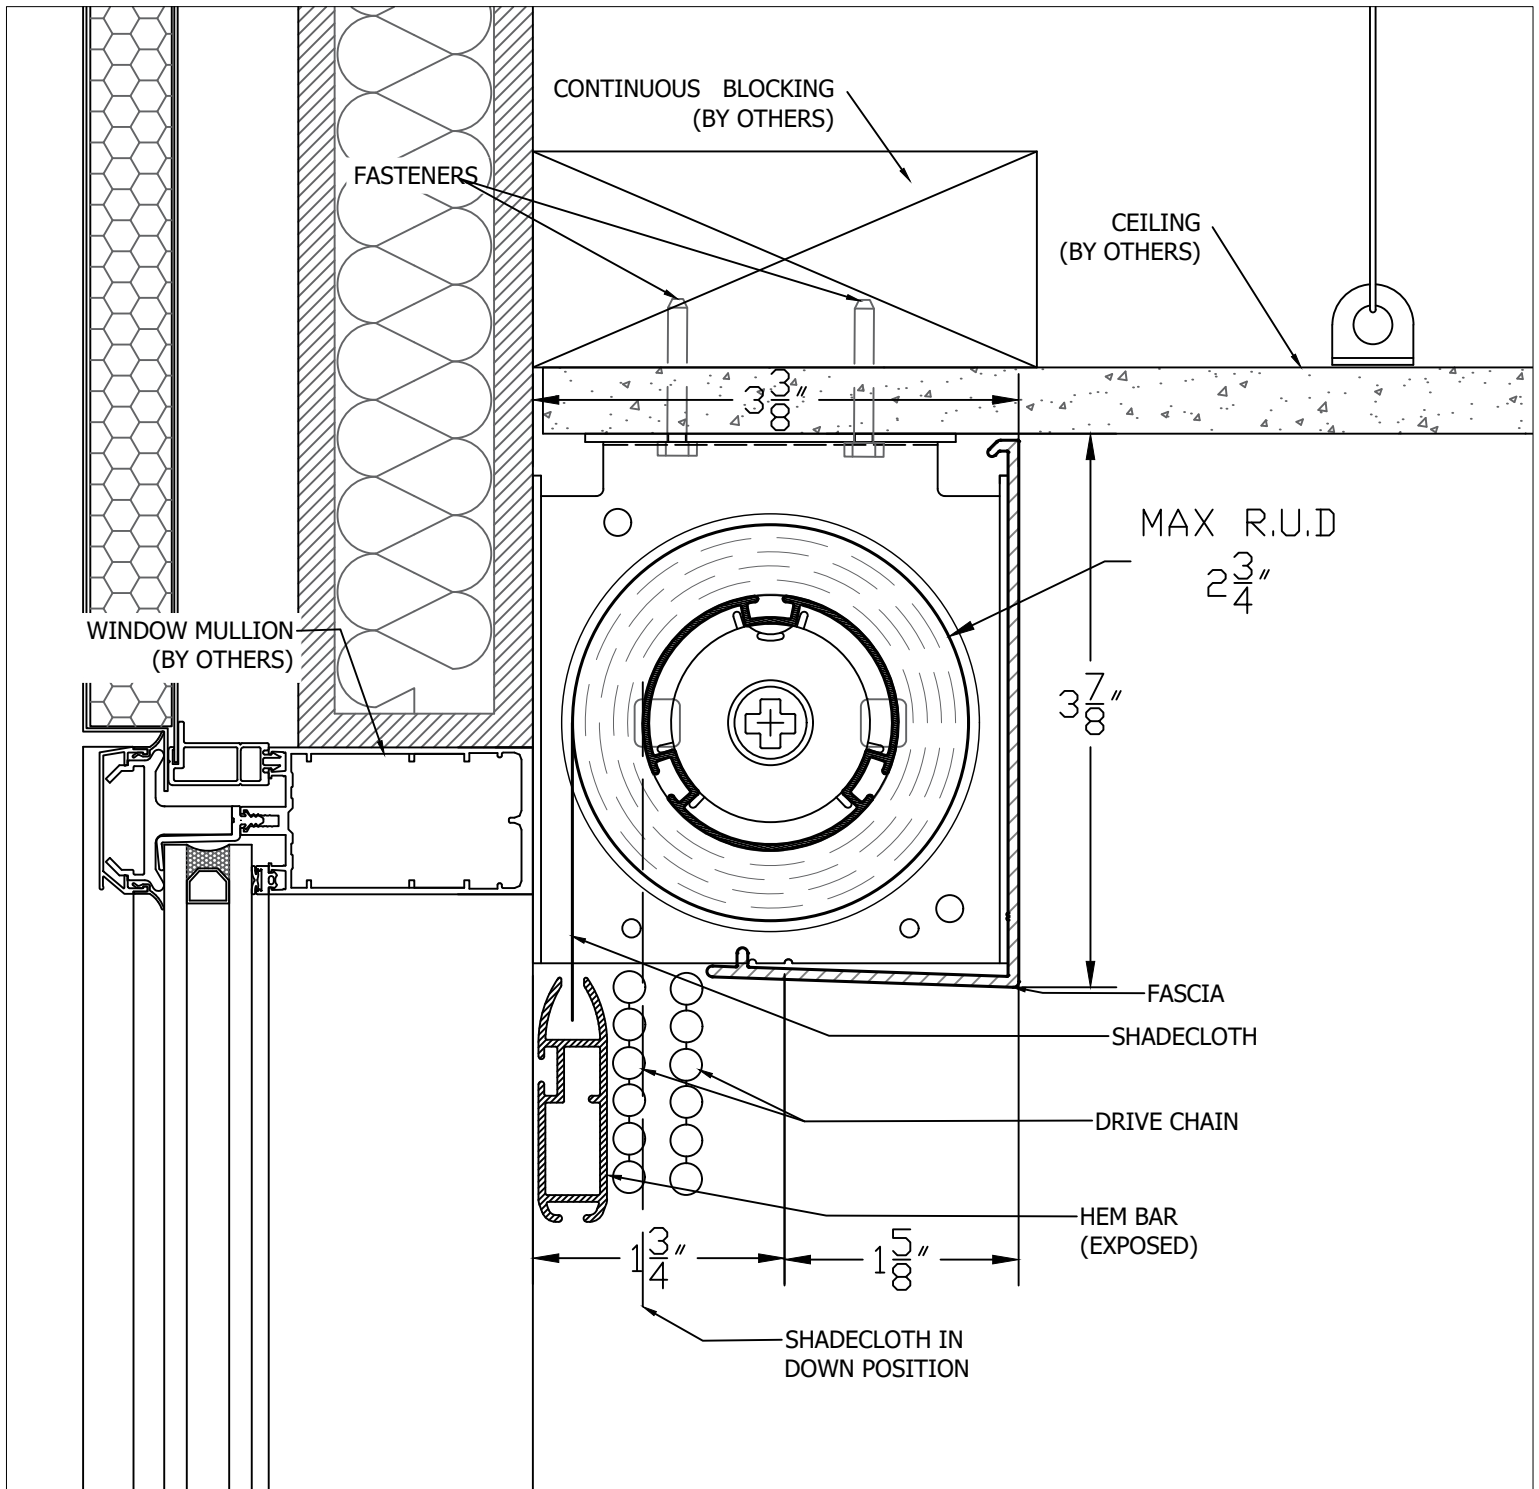

## Ceiling mount - 3" fascia

### SECTION AT WINDOW HEIGHT

SCALE 3/4 FULL SIZE