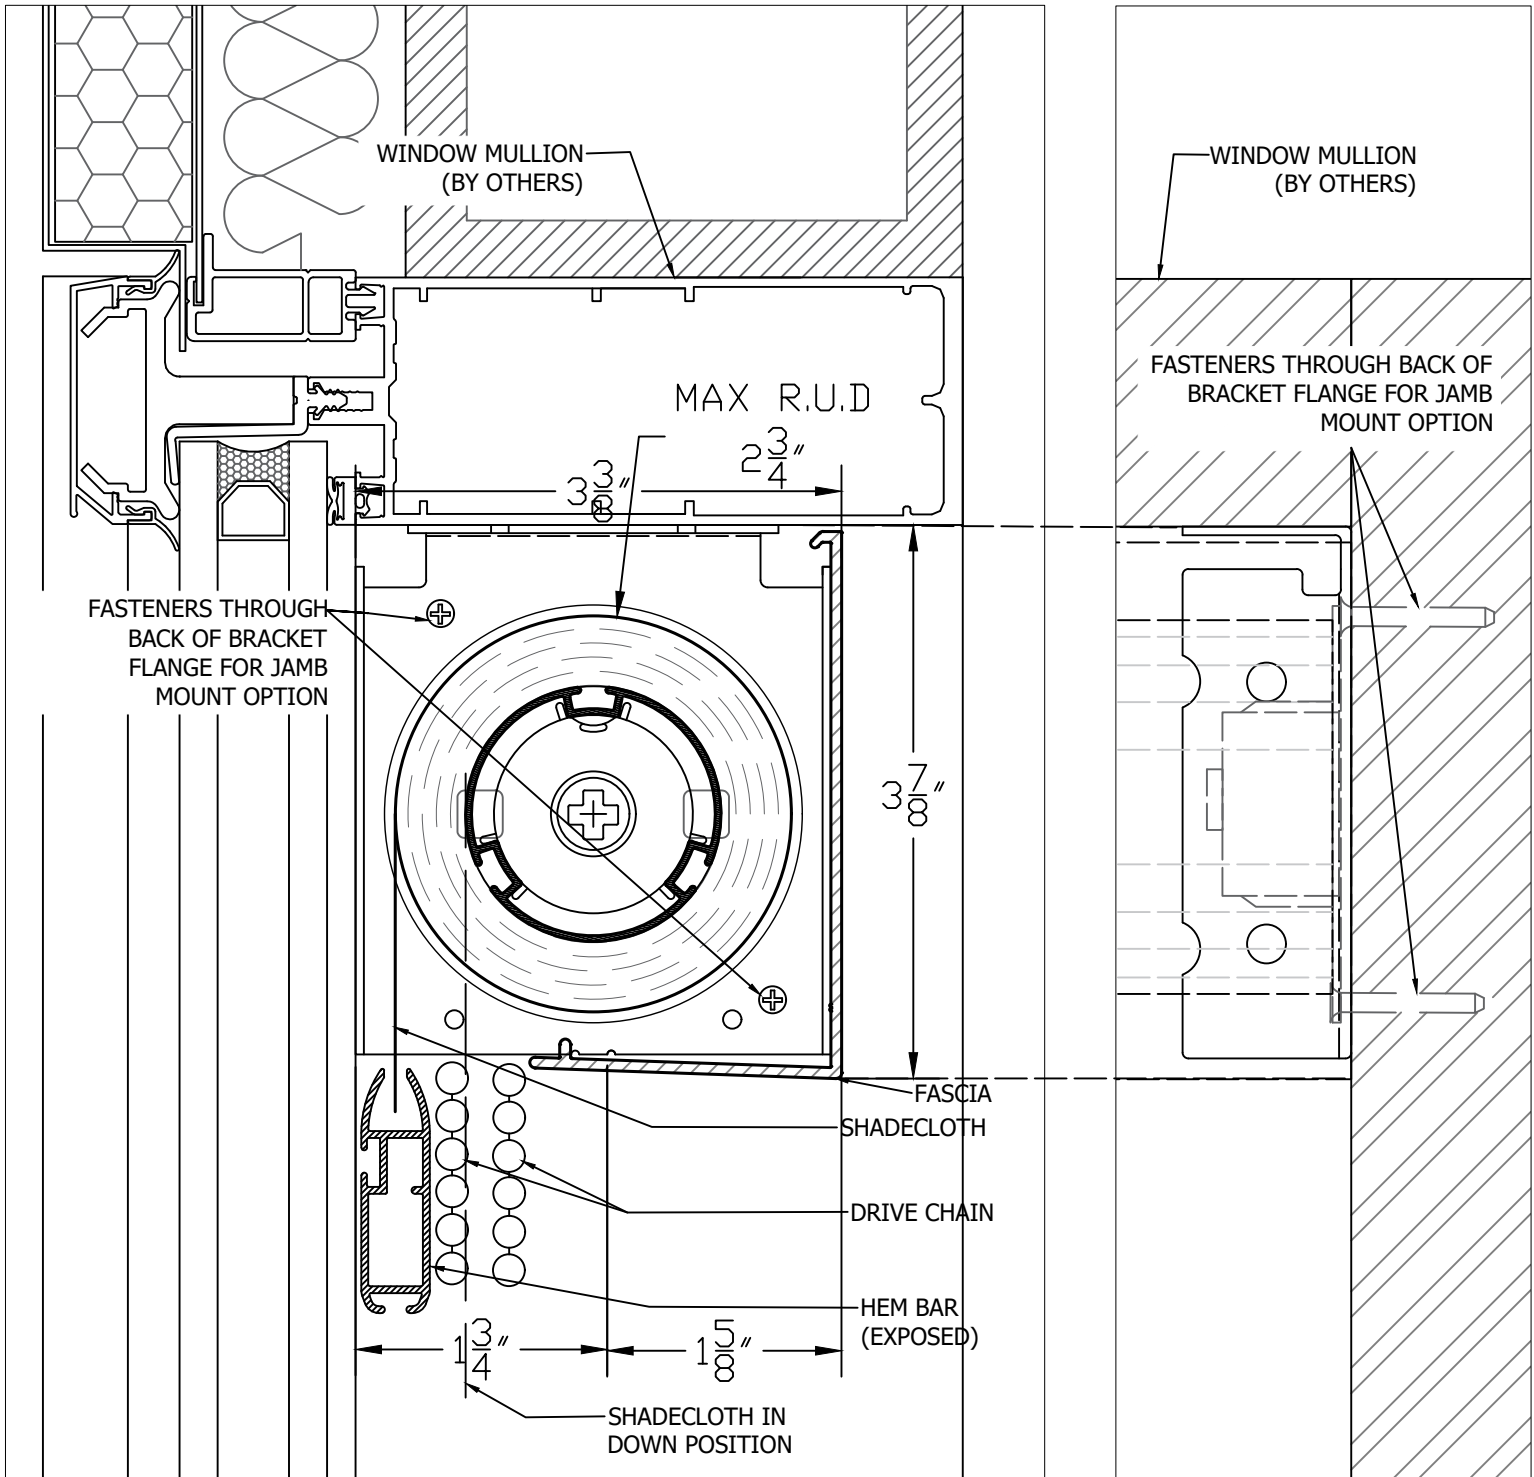

Salire S 45

Construction Drawings

Ceiling mount - 3" fascia

Inside window frame

PRODUCED BY AN AUTODESK STUDENT VERSION

PRODUCED BY AN AUTODESK STUDENT VERSION

SECTION AT WINDOW HEIGHT

SCALE 3/4 FULL SIZE

FRONT VIEW

SCALE 3/4 FULL SIZE

Euro Systems
 1441 Broadway
 3rd Floor, Suite 3160
 New York, NY 10018
 Info@eurosystemsusa.com