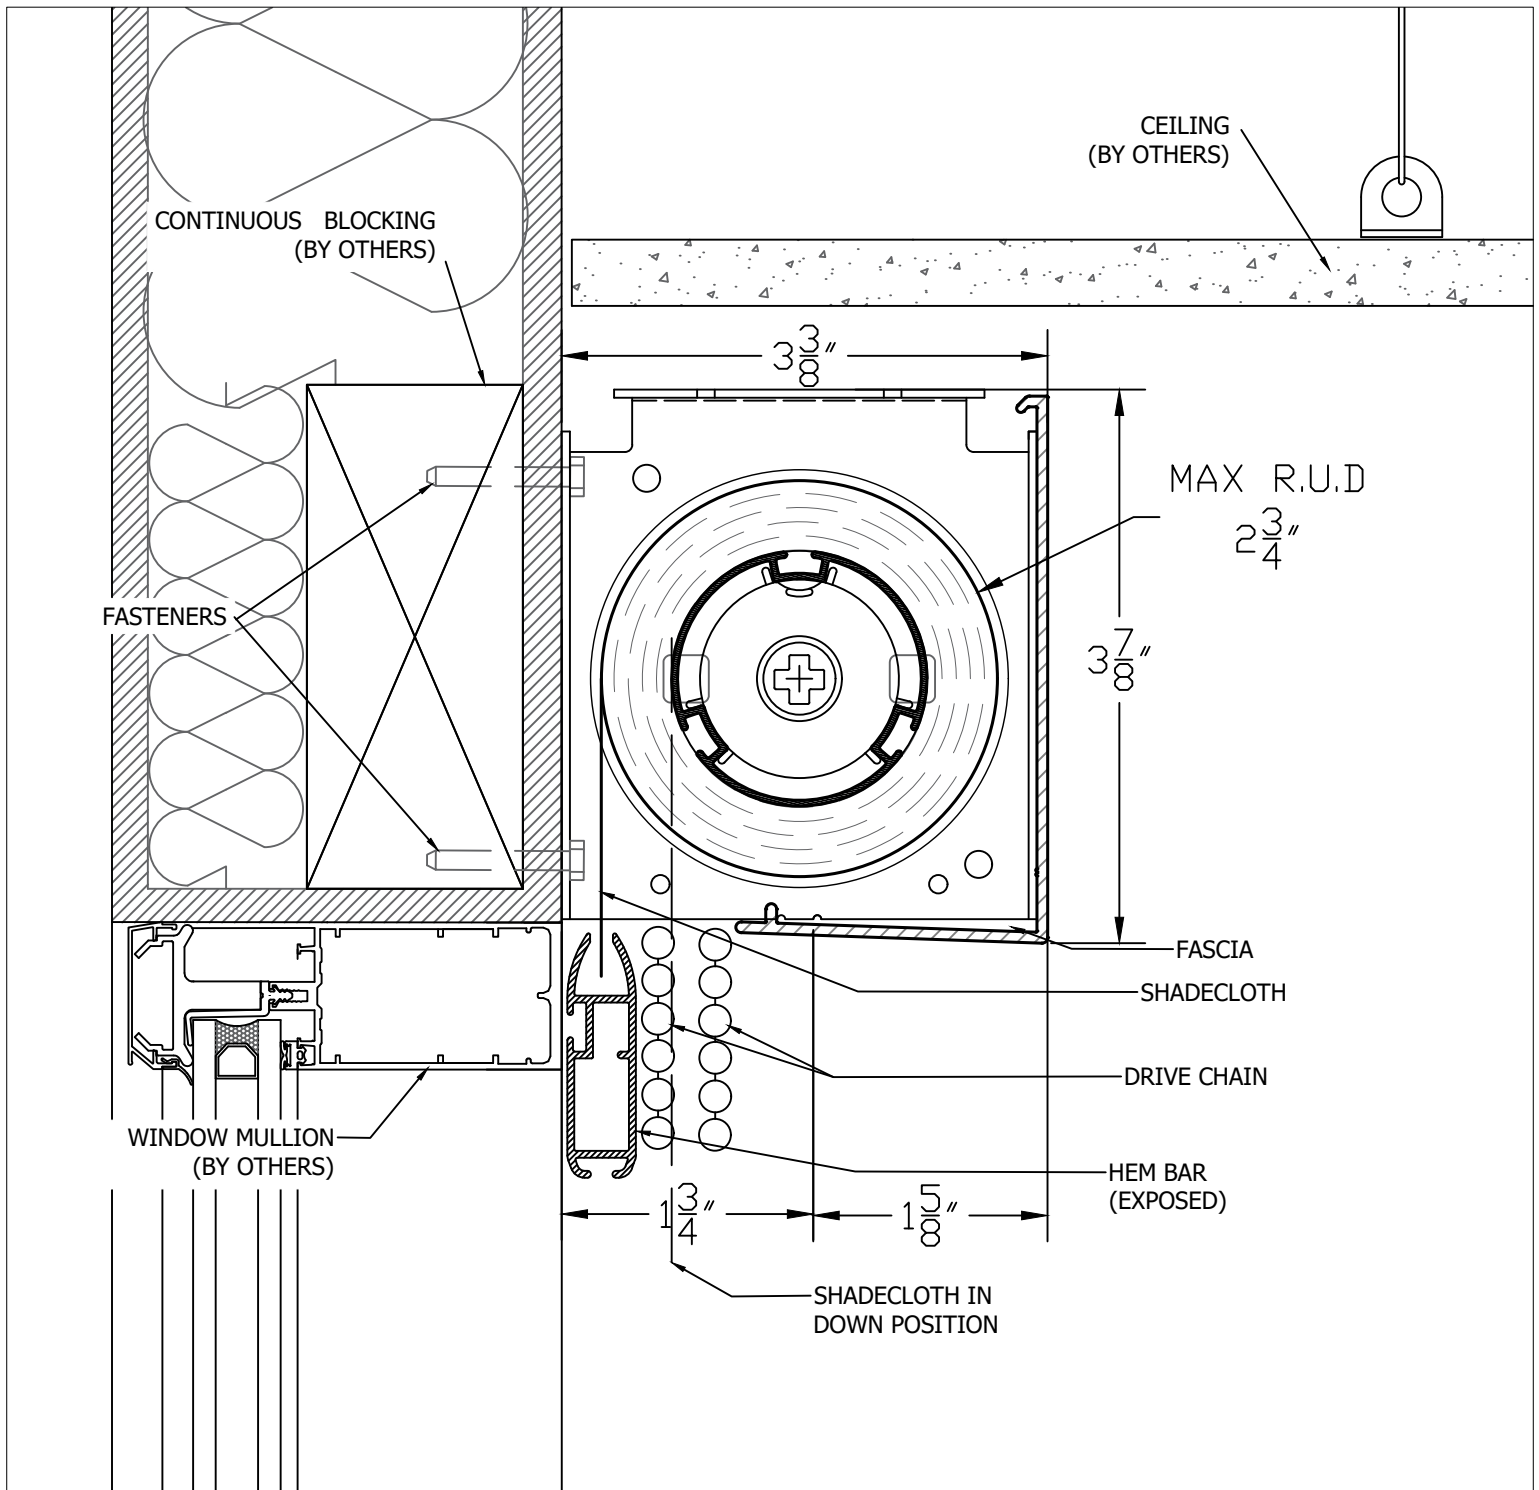

Wall mount - 3" fascia

SECTION AT WINDOW HEIGHT

SCALE 0.75