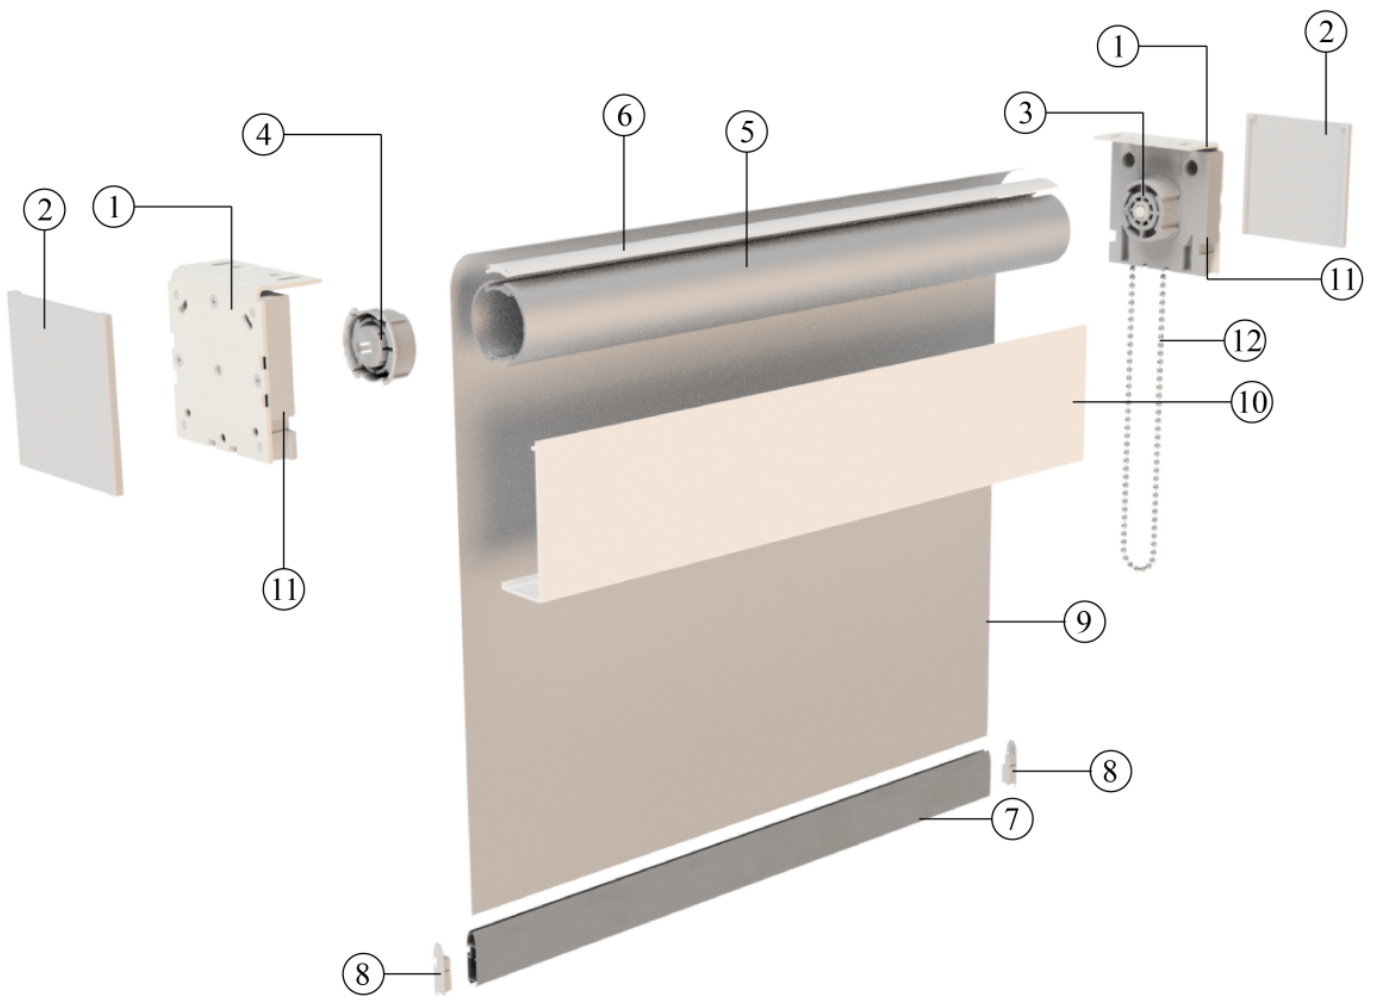

Salire® S-3

Manual chain roller shade system

Key Features :

- Stainless steel bracket - made in Germany
- Powerful in a slim 3"x3" foot print
- Smooth and effortless operation
- Durable with lifetime warranty
- Easy installation with builtin 1/4" levelling adjustment
- Minimum edge clearance, less than 3/4" light gap
- Guide wires, Side Channels and Fascia accessories
- Smooth brake systems for smaller shades
- Universal Mounting: Wall and Ceiling

1. Mounting brackets
2. Bracket end cap
3. Operating clutch

4. End plug
5. Tube
6. Mounting spline

7. Hem bar
8. End cap hem bar
9. Fabric

10. Optional fascia
11. Fascia support
12. Ball chain